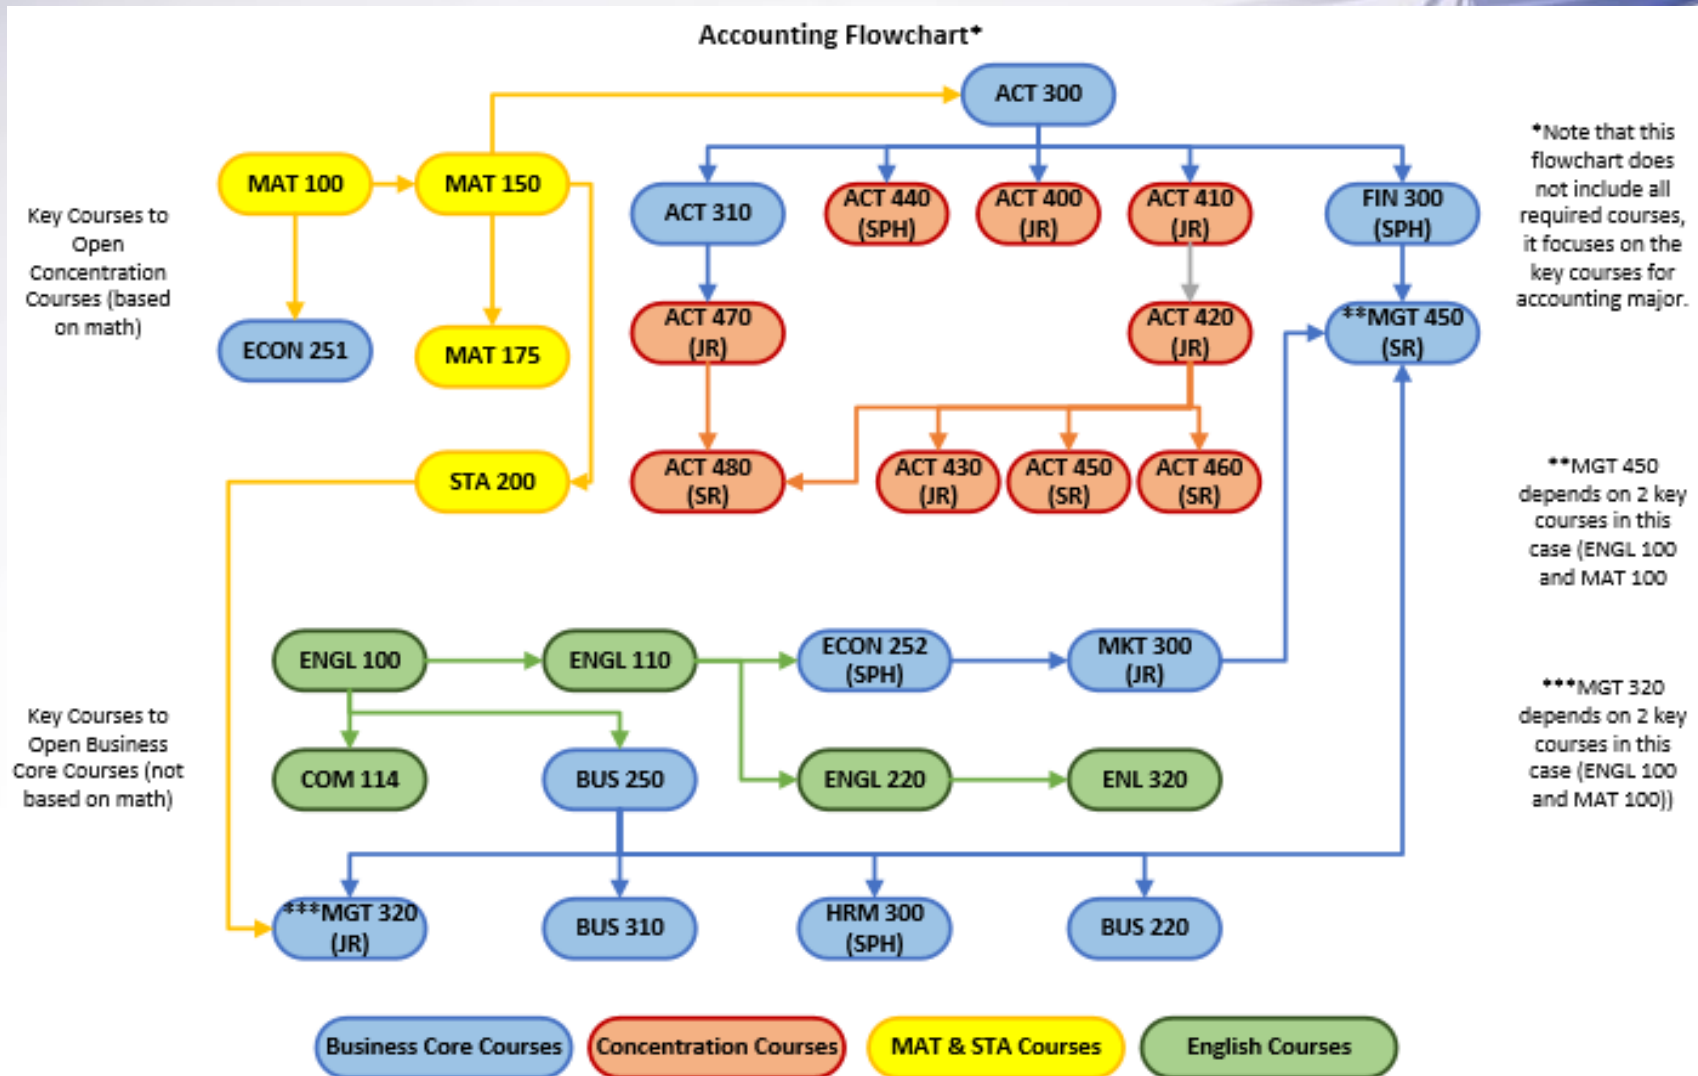

## 4.1.4 Sample Program Critical Path

*AUM reserves the right to change program content, course requirements, materials, and/or schedules as deemed necessary*