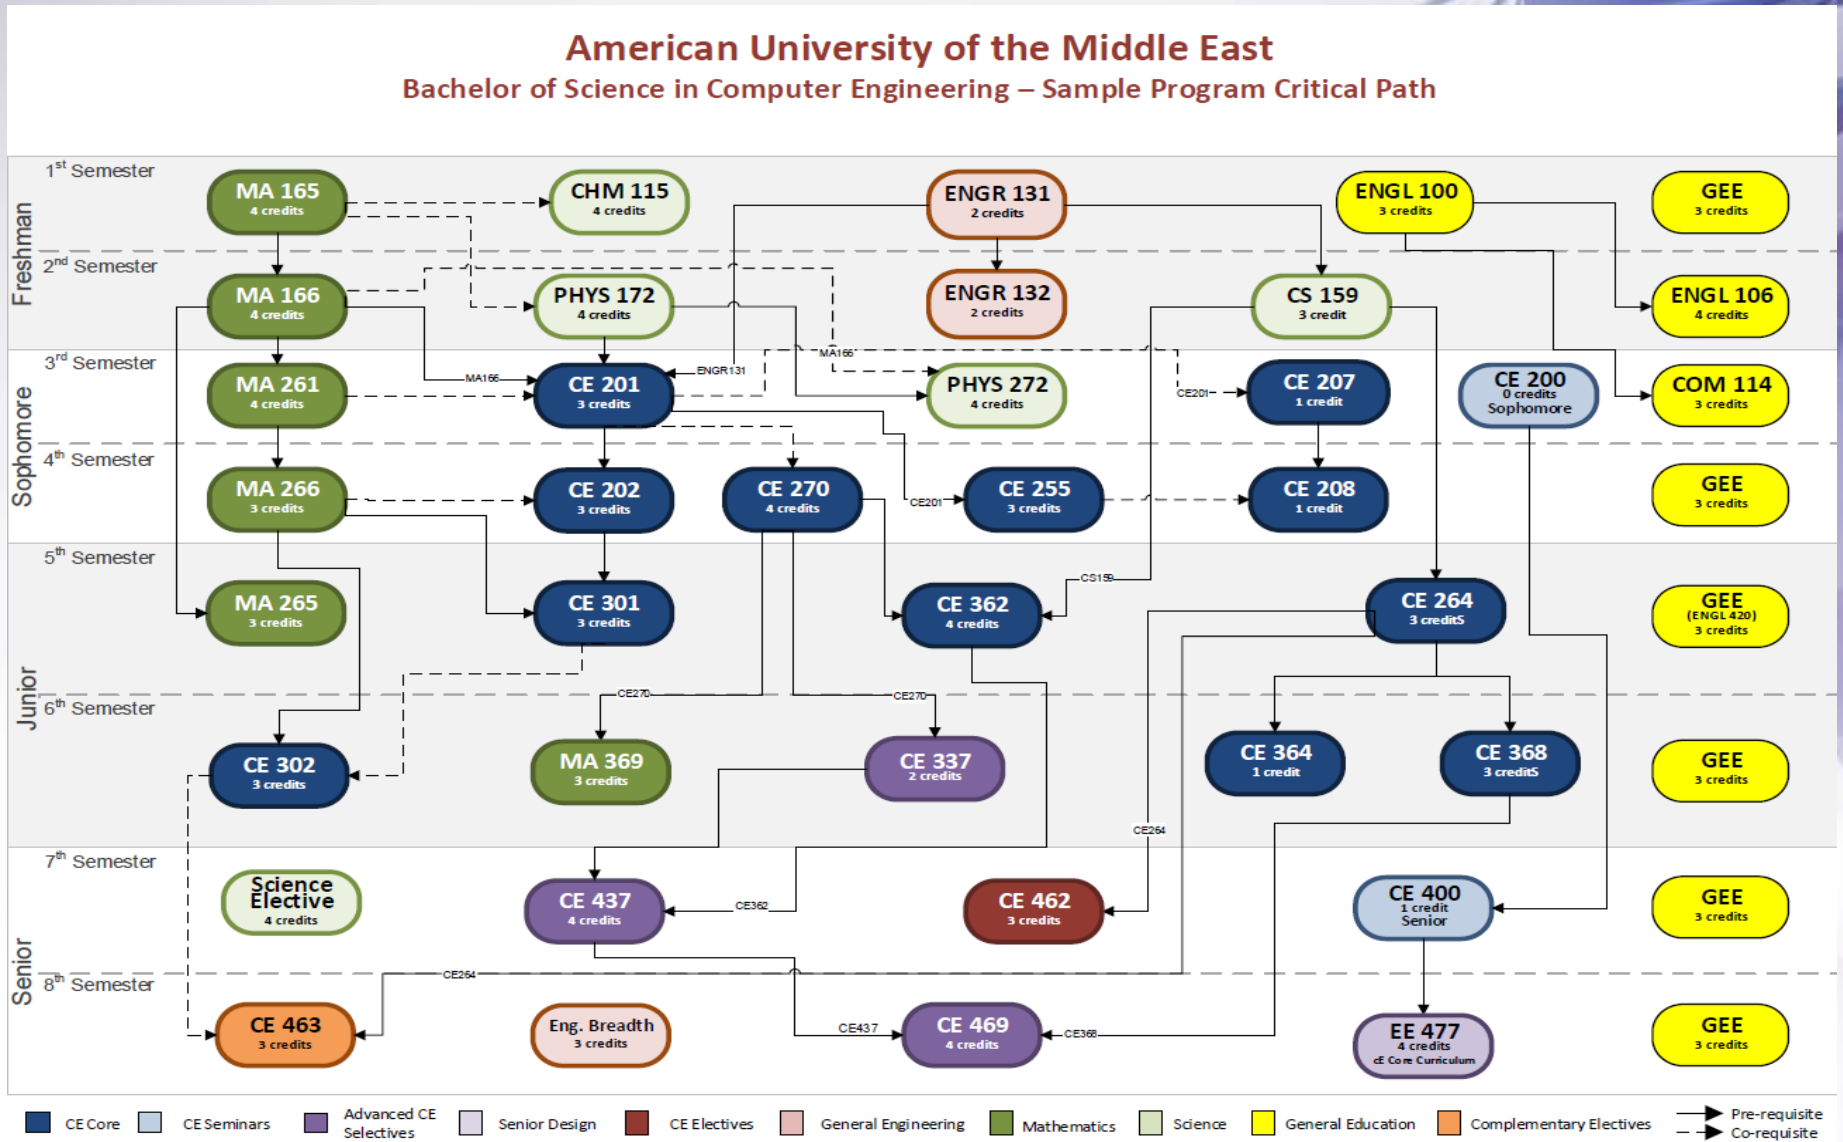

3.2.4 Sample Program Critical Path

AUM reserves the right to change program content, course requirements, materials, and/or schedules as deemed necessary