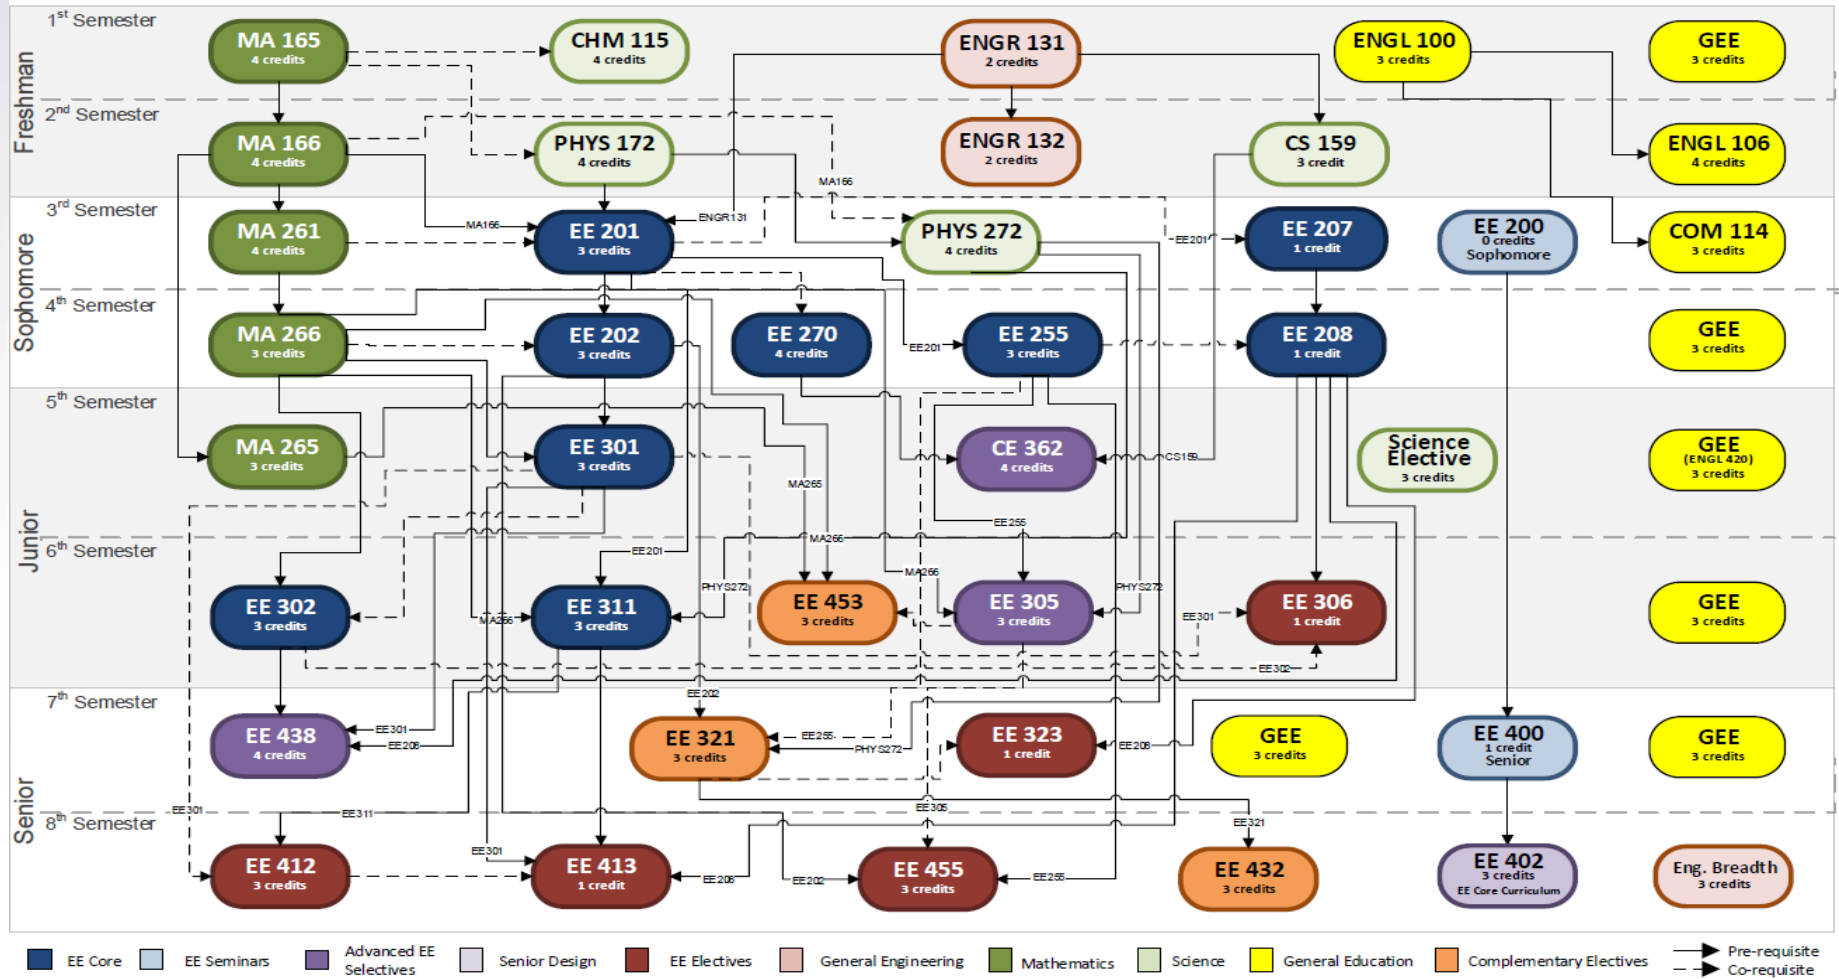

3.3.4 Sample Program Critical Path

American University of the Middle East Bachelor of Science in Electrical Engineering – Sample Program Critical Path

AUM reserves the right to change program content, course requirements, materials, and/or schedules as deemed necessary