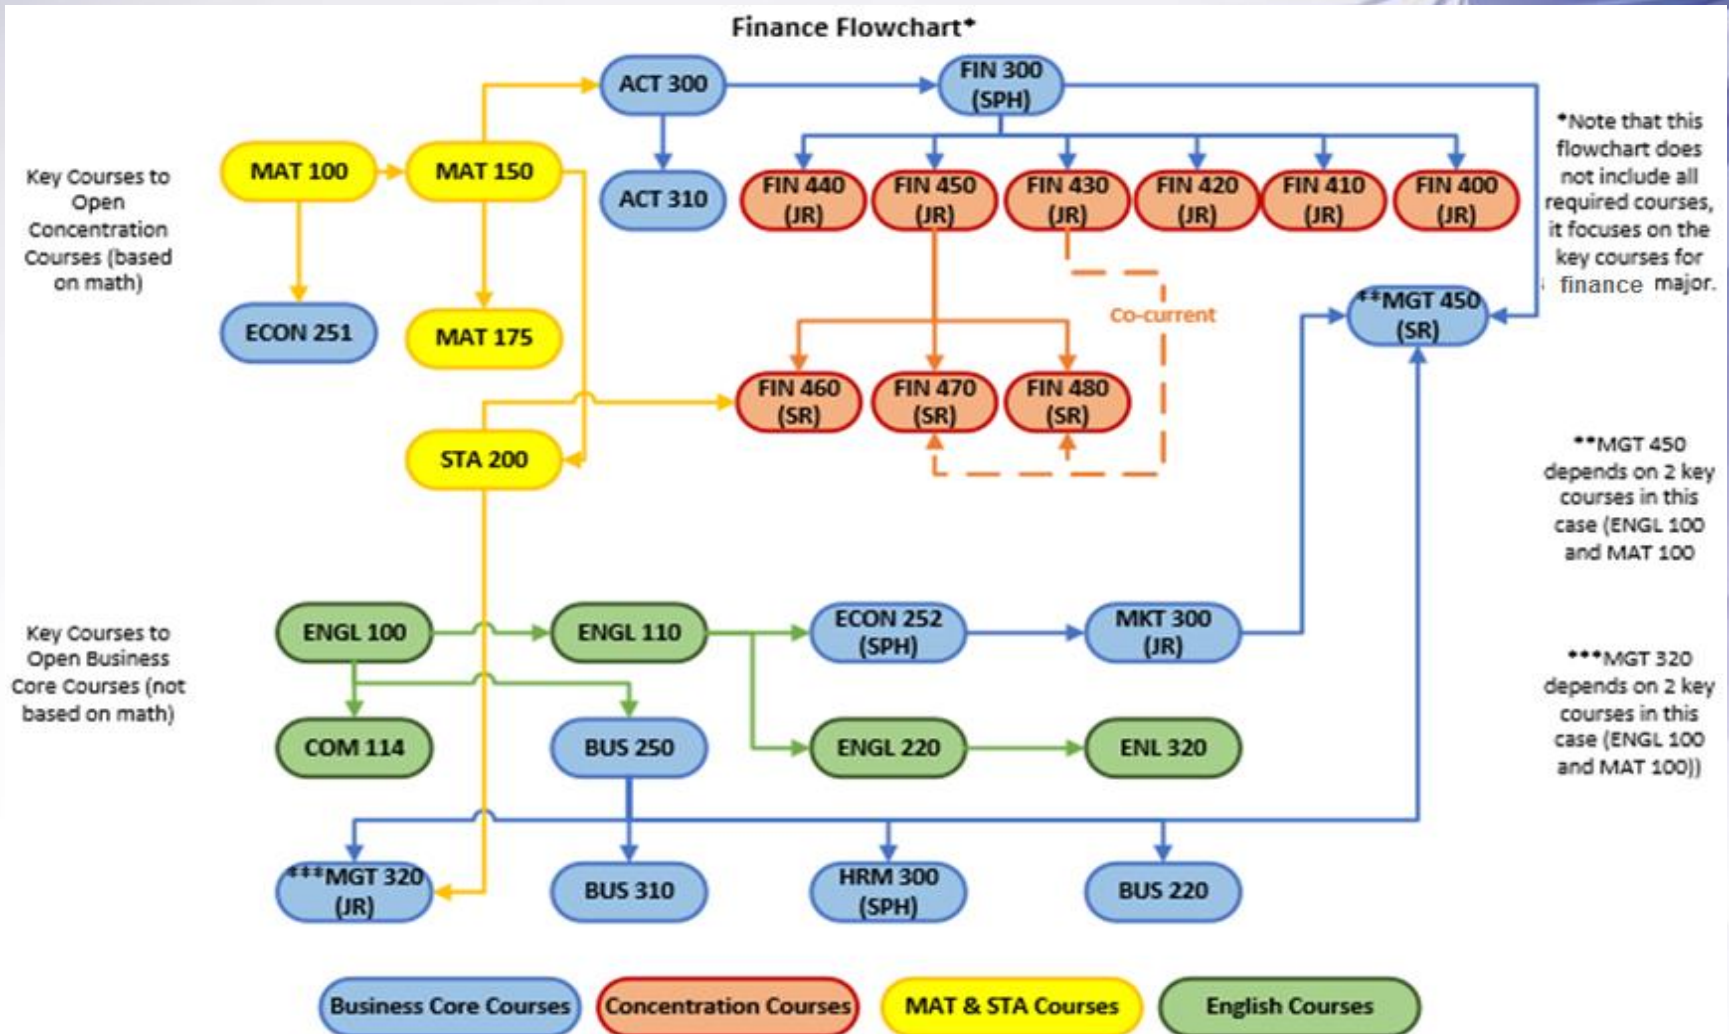

## 4.2.4 Sample Program Critical Path

*AUM reserves the right to change program content, course requirements, materials, and/or schedules as deemed necessary*