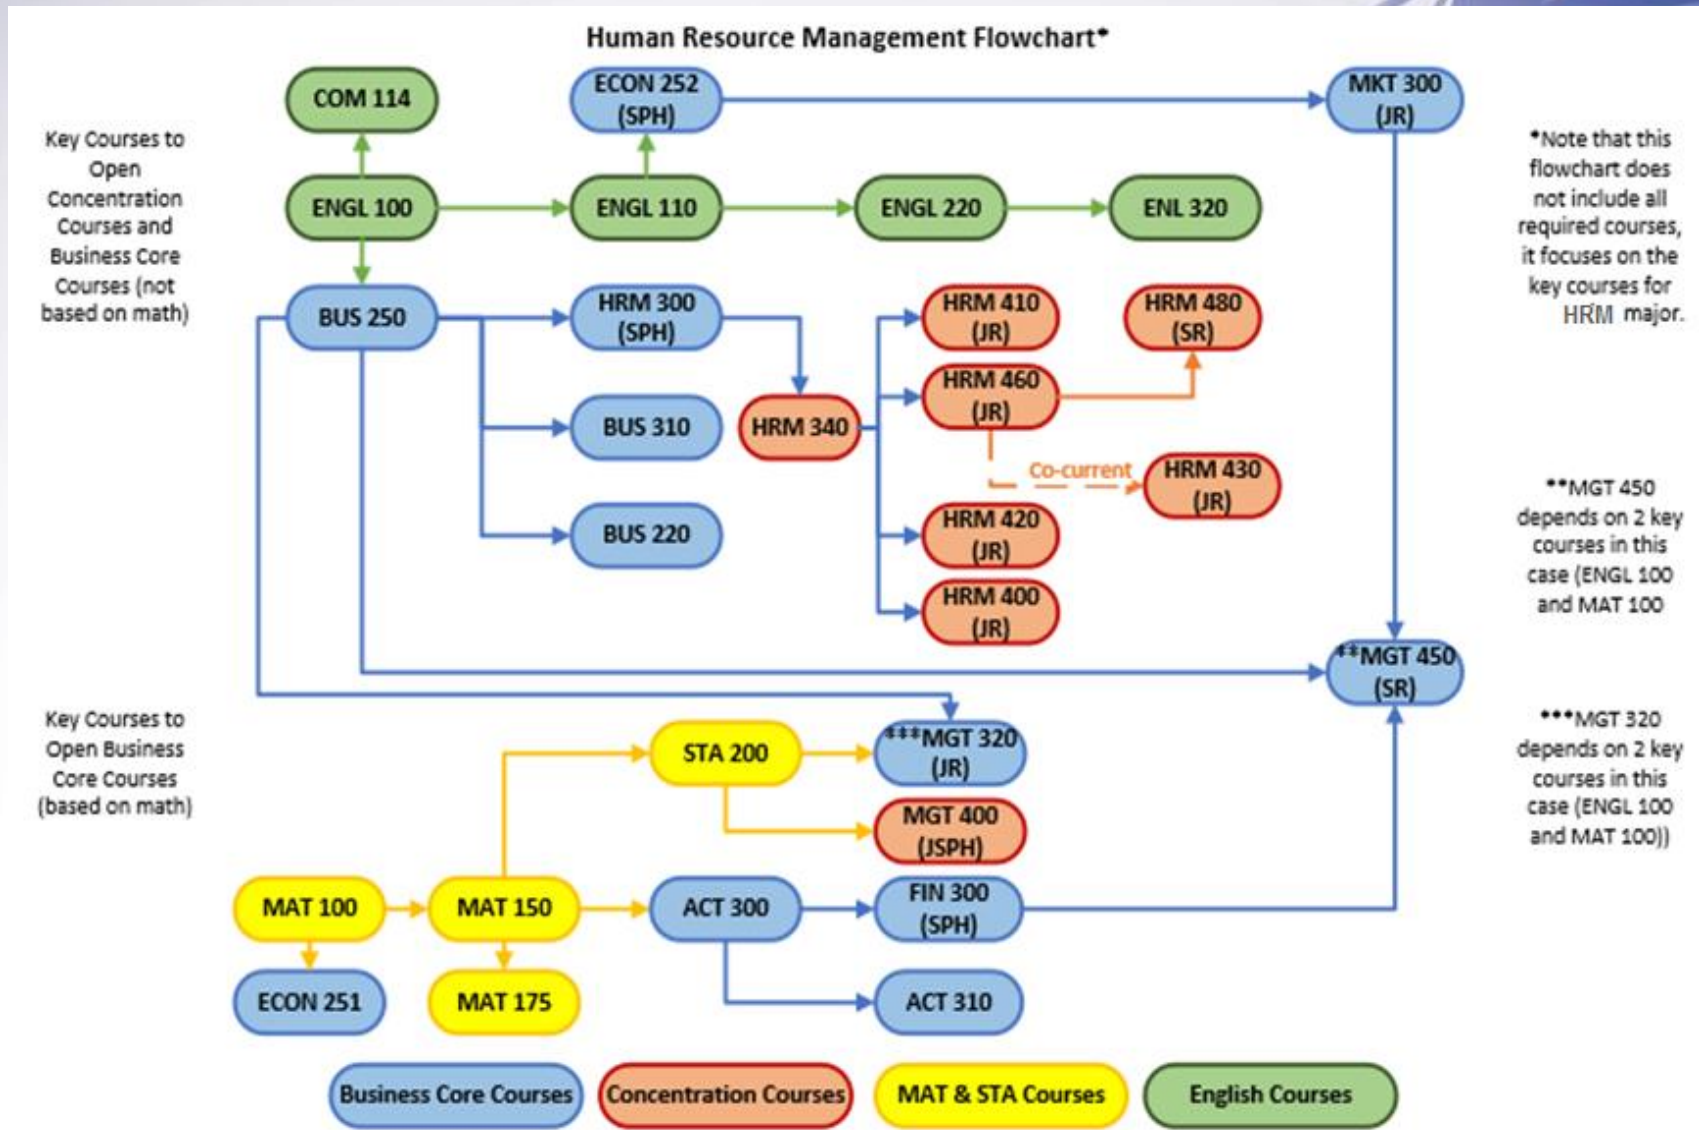

4.3.4 Sample Program Critical Path

AUM reserves the right to change program content, course requirements, materials, and/or schedules as deemed necessary