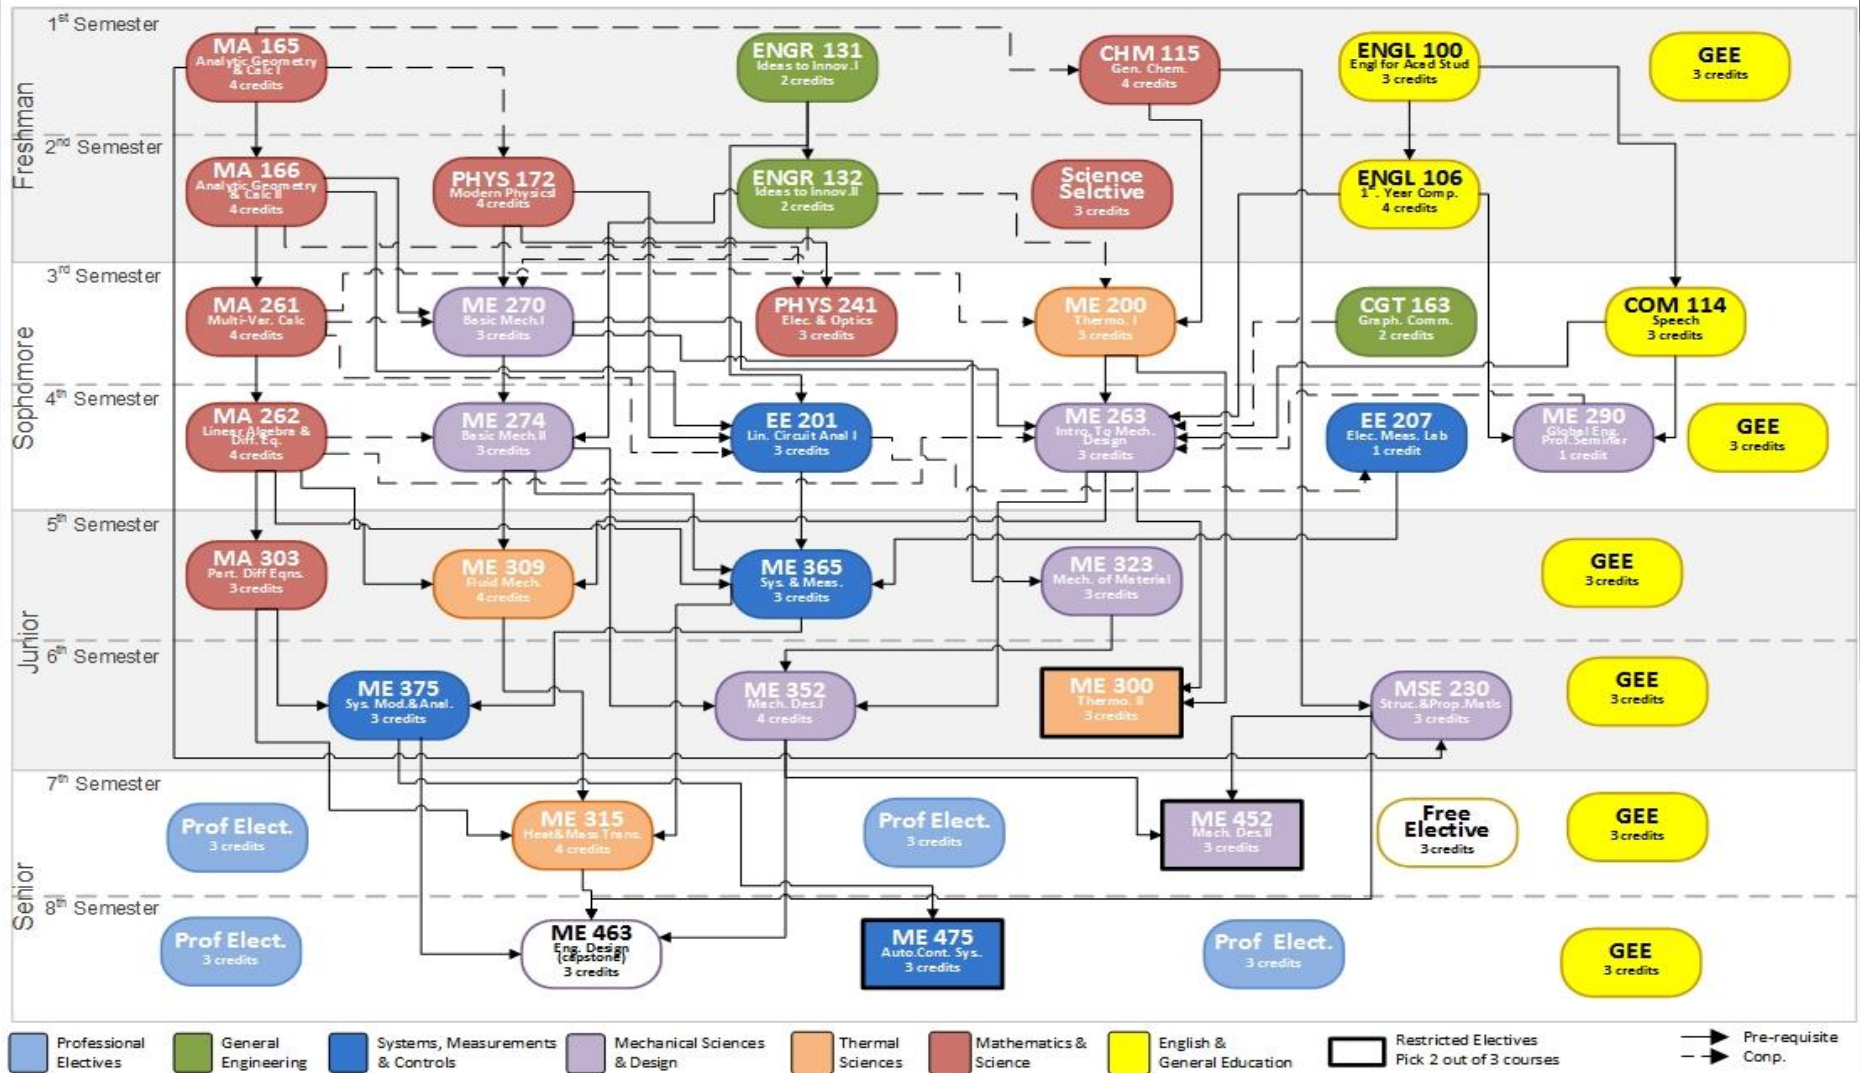

3.4.4 Sample Program Critical Path

American University of the Middle East Bachelor of Science in Mechanical Engineering – Program Critical Path

AUM reserves the right to change program content, course requirements, materials, and/or schedules as deemed necessary