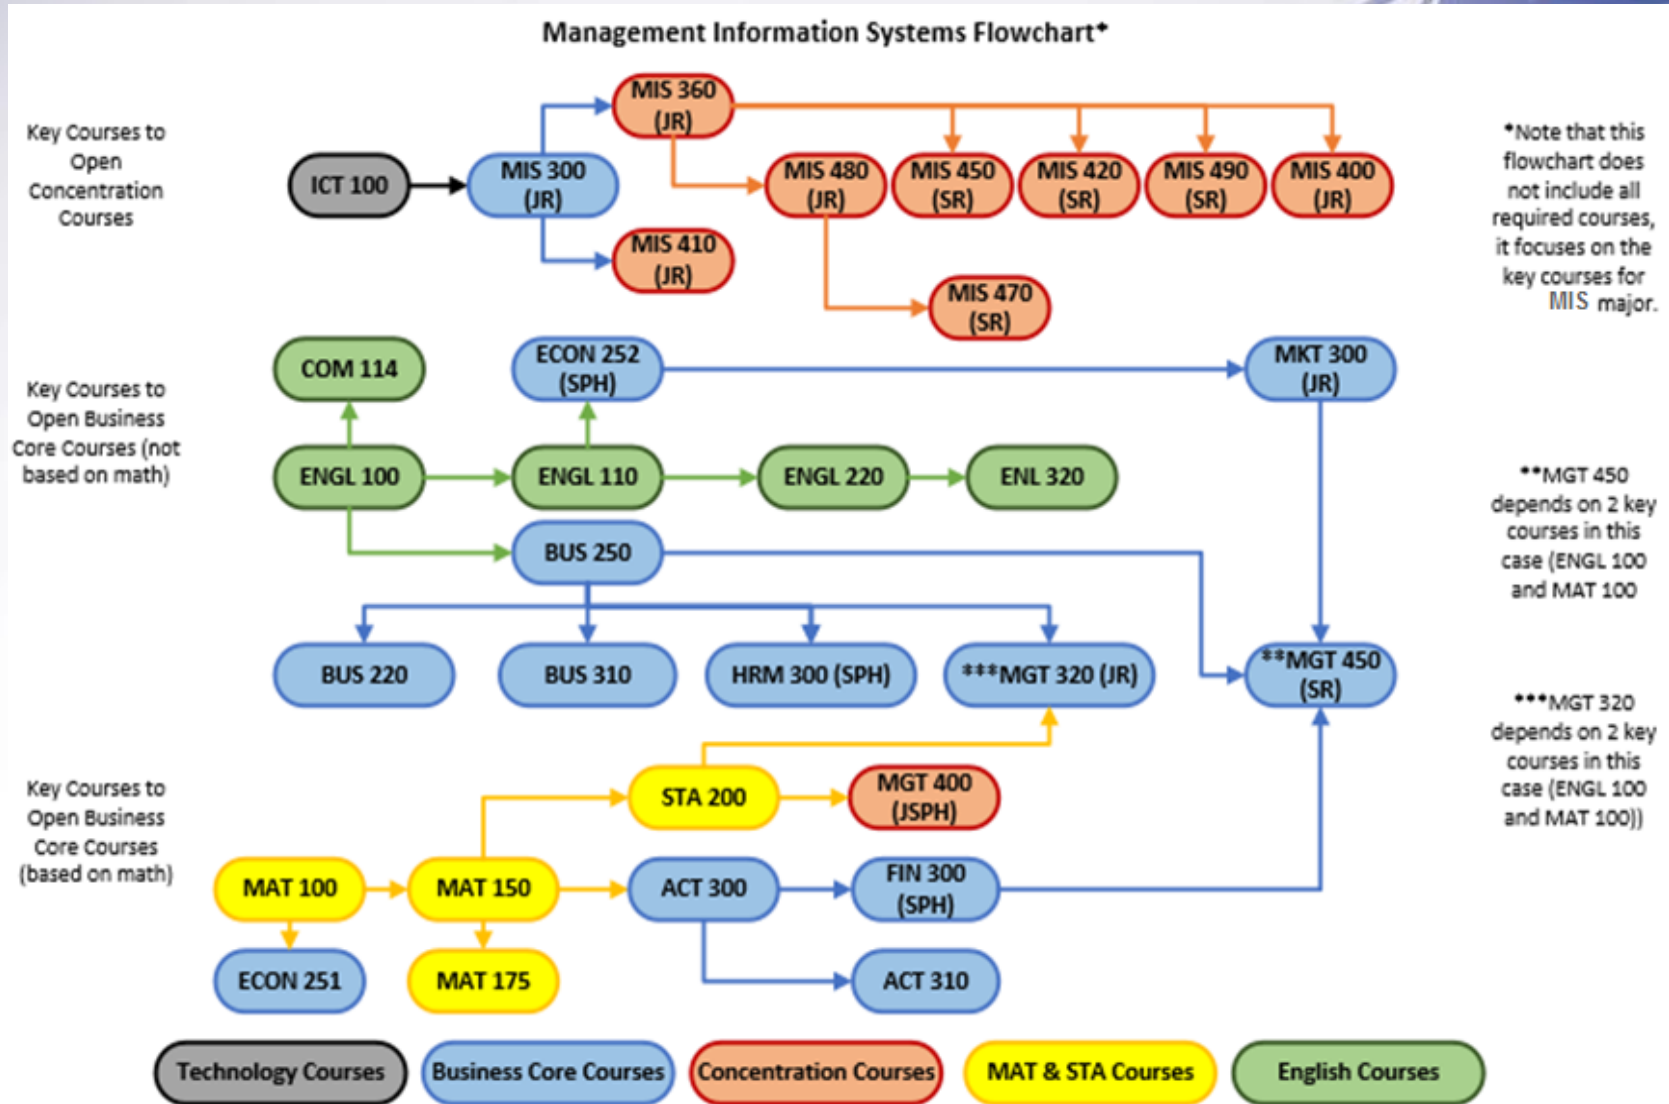

## 4.4.4 Sample Program Critical Path

*AUM reserves the right to change program content, course requirements, materials, and/or schedules as deemed necessary*